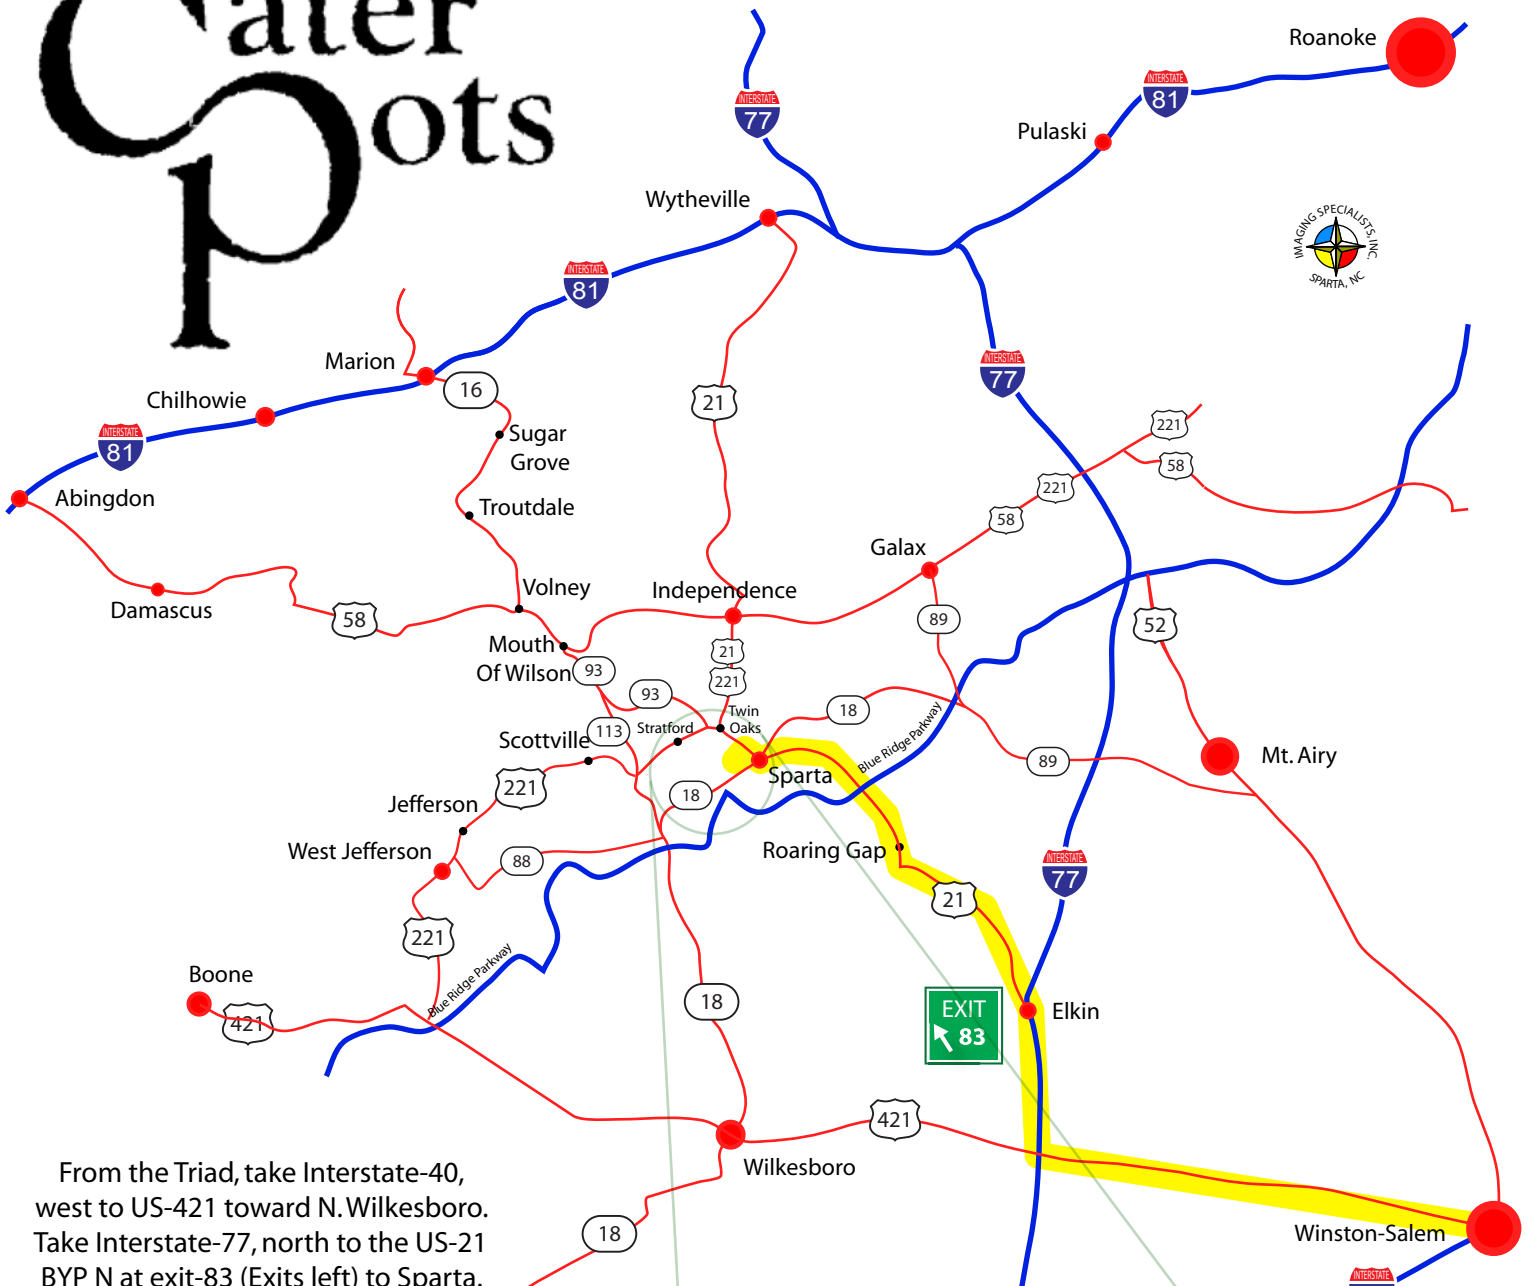

Cater POTS

From the Triad, take Interstate-40, west to US-421 toward N. Wilkesboro. Take Interstate-77, north to the US-21 BYP N at exit-83 (Exits left) to Sparta. Proceed through town, and, after the fairgrounds (on the left), turn left on Bledsoe Creek Road. Continue to Spicer Mountain Rd. and turn right. Then turn left at Antioch Church Road. Cater Pots Studio will be on your left.

Artists - Robin & Daniel Cater
 209 Antioch Church Road
 Sparta, North Carolina 28675
 336-372-4604

209 Antioch Church Rd.
 Sparta, North Carolina