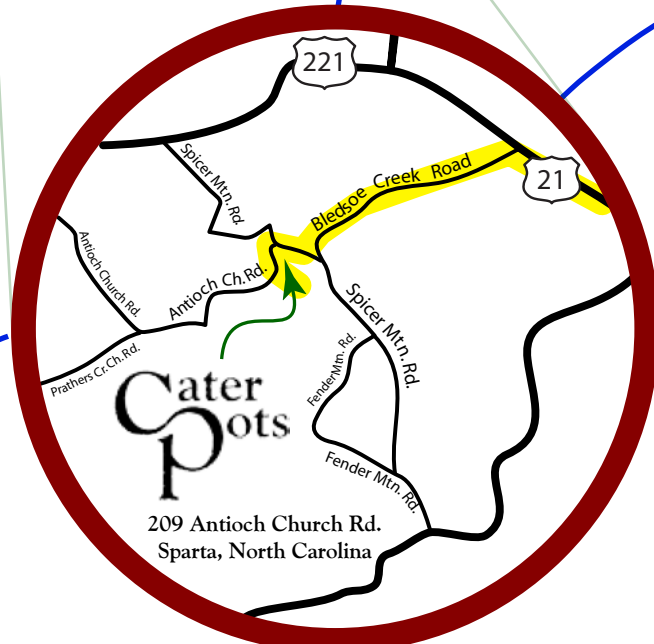

Cater POTS

From the Triad, take Interstate-40, west to US-421 toward N. Wilkesboro. Take Interstate-77, north to the US-21 BYP N at exit-83 (Exits left) to Sparta. Proceed through town, and, after the fairgrounds (on the left), turn left on Bledsoe Creek Road. Continue to Spicer Mountain Rd. and turn right. Then turn left at Antioch Church Road. Cater Pots Studio will be on your left.

Artists - Robin & Daniel Cater
 209 Antioch Church Road
 Sparta, North Carolina 28675
 336-372-4604

209 Antioch Church Rd.
 Sparta, North Carolina