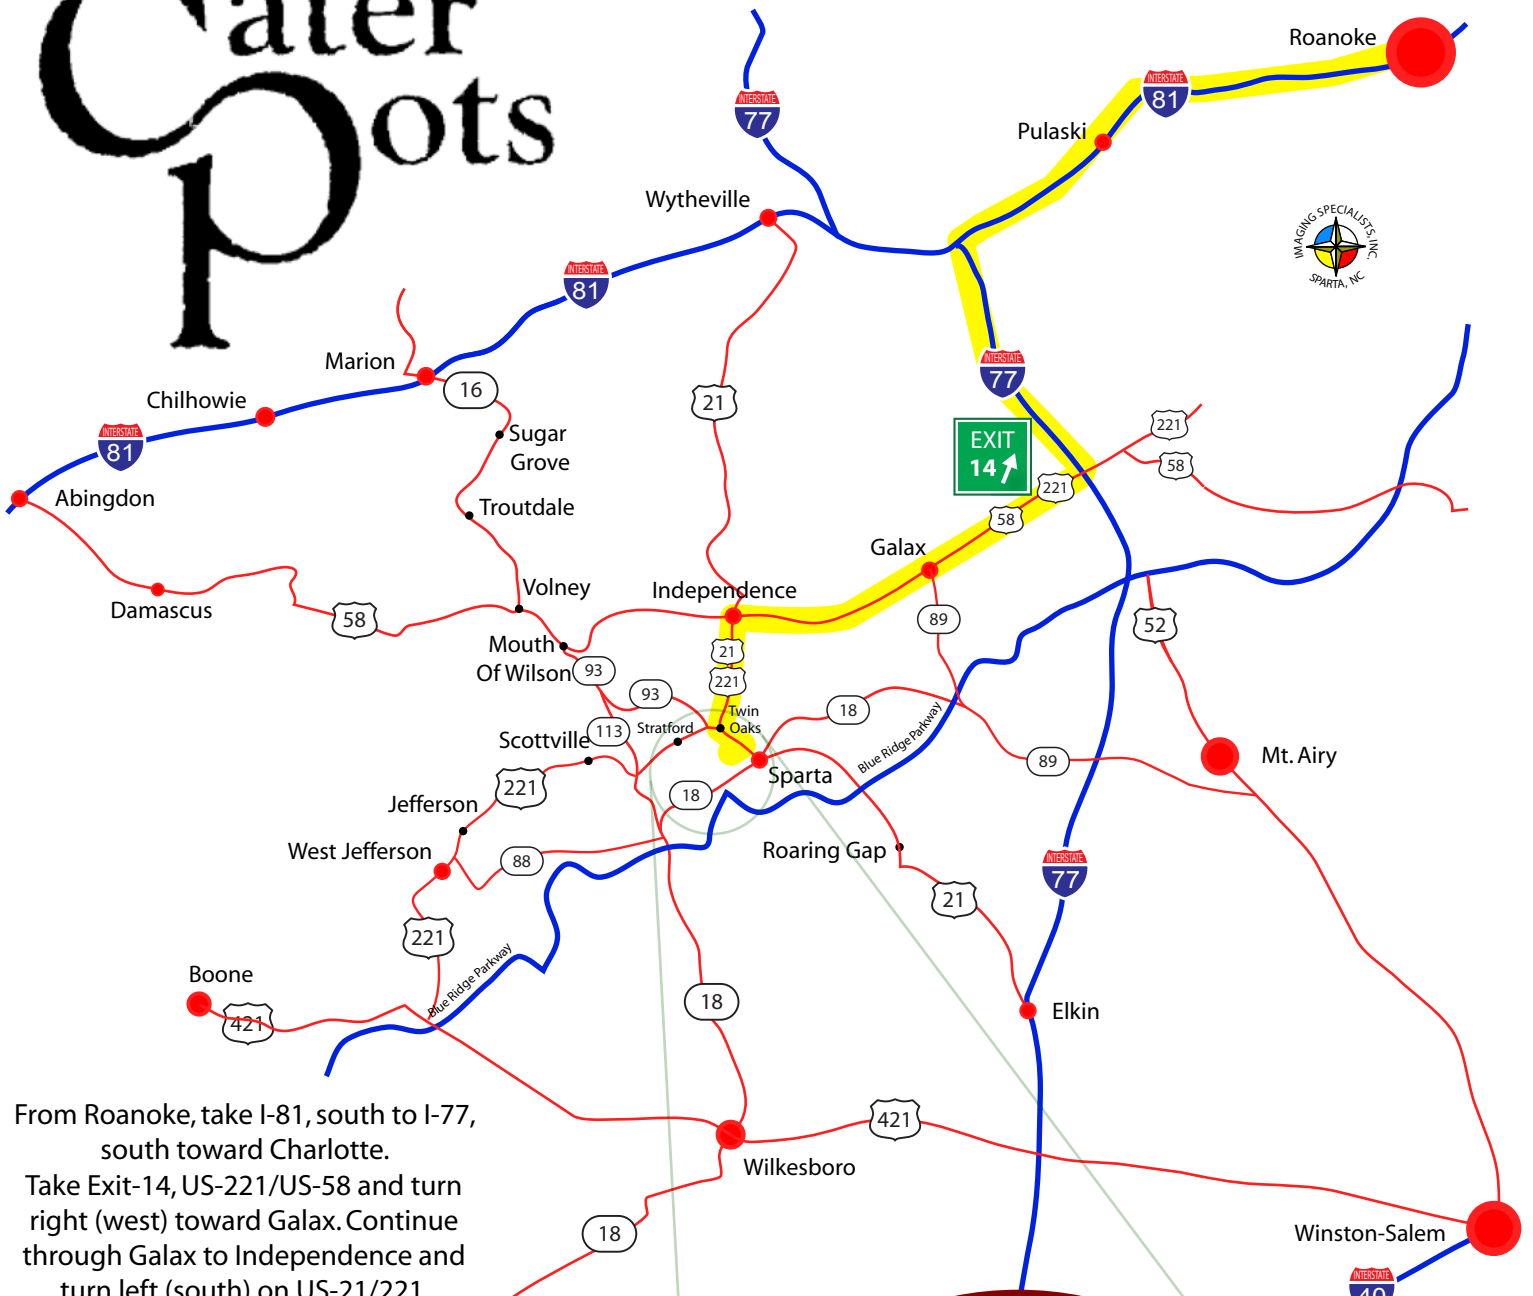

# Cater Pots

From Roanoke, take I-81, south to I-77, south toward Charlotte.  
 Take Exit-14, US-221/US-58 and turn right (west) toward Galax. Continue through Galax to Independence and turn left (south) on US-21/221.  
 Continue on US 21/221 to Twin Oaks.  
 Turn left onto US-21 south toward Sparta. Turn right onto Spicer Mountain Road and then left on Antioch Church Road.  
 Cater Pots Studio will be on your left.

Artists - Robin & Daniel Cater  
 209 Antioch Church Road  
 Sparta, North Carolina 28675  
 336-372-4604