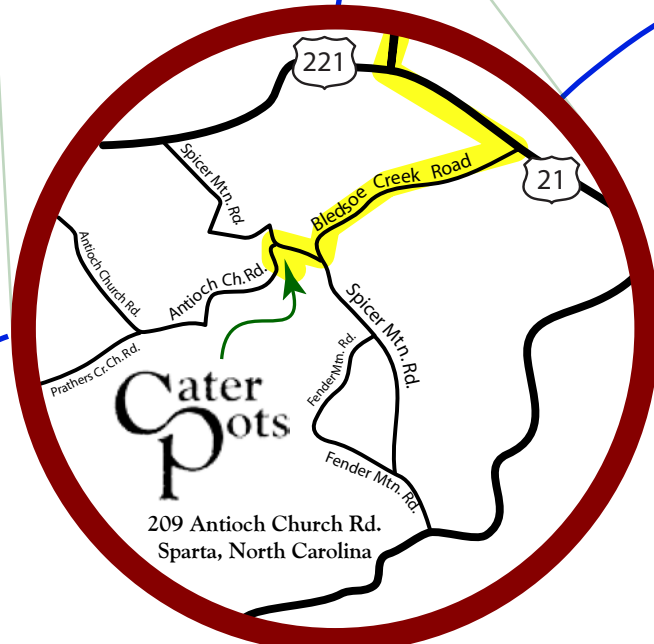

# Cater Pots

From Roanoke, take I-81, south to I-77, south toward Charlotte.  
 Take Exit-14, US-221/US-58 and turn right (west) toward Galax. Continue through Galax to Independence and turn left (south) on US-21/221.  
 Continue on US 21/221 to Twin Oaks.  
 Turn left onto US-21 south toward Sparta. Turn right onto Spicer Mountain Road and then left on Antioch Church Road.  
 Cater Pots Studio will be on your left.

Artists - Robin & Daniel Cater  
 209 Antioch Church Road  
 Sparta, North Carolina 28675  
 336-372-4604