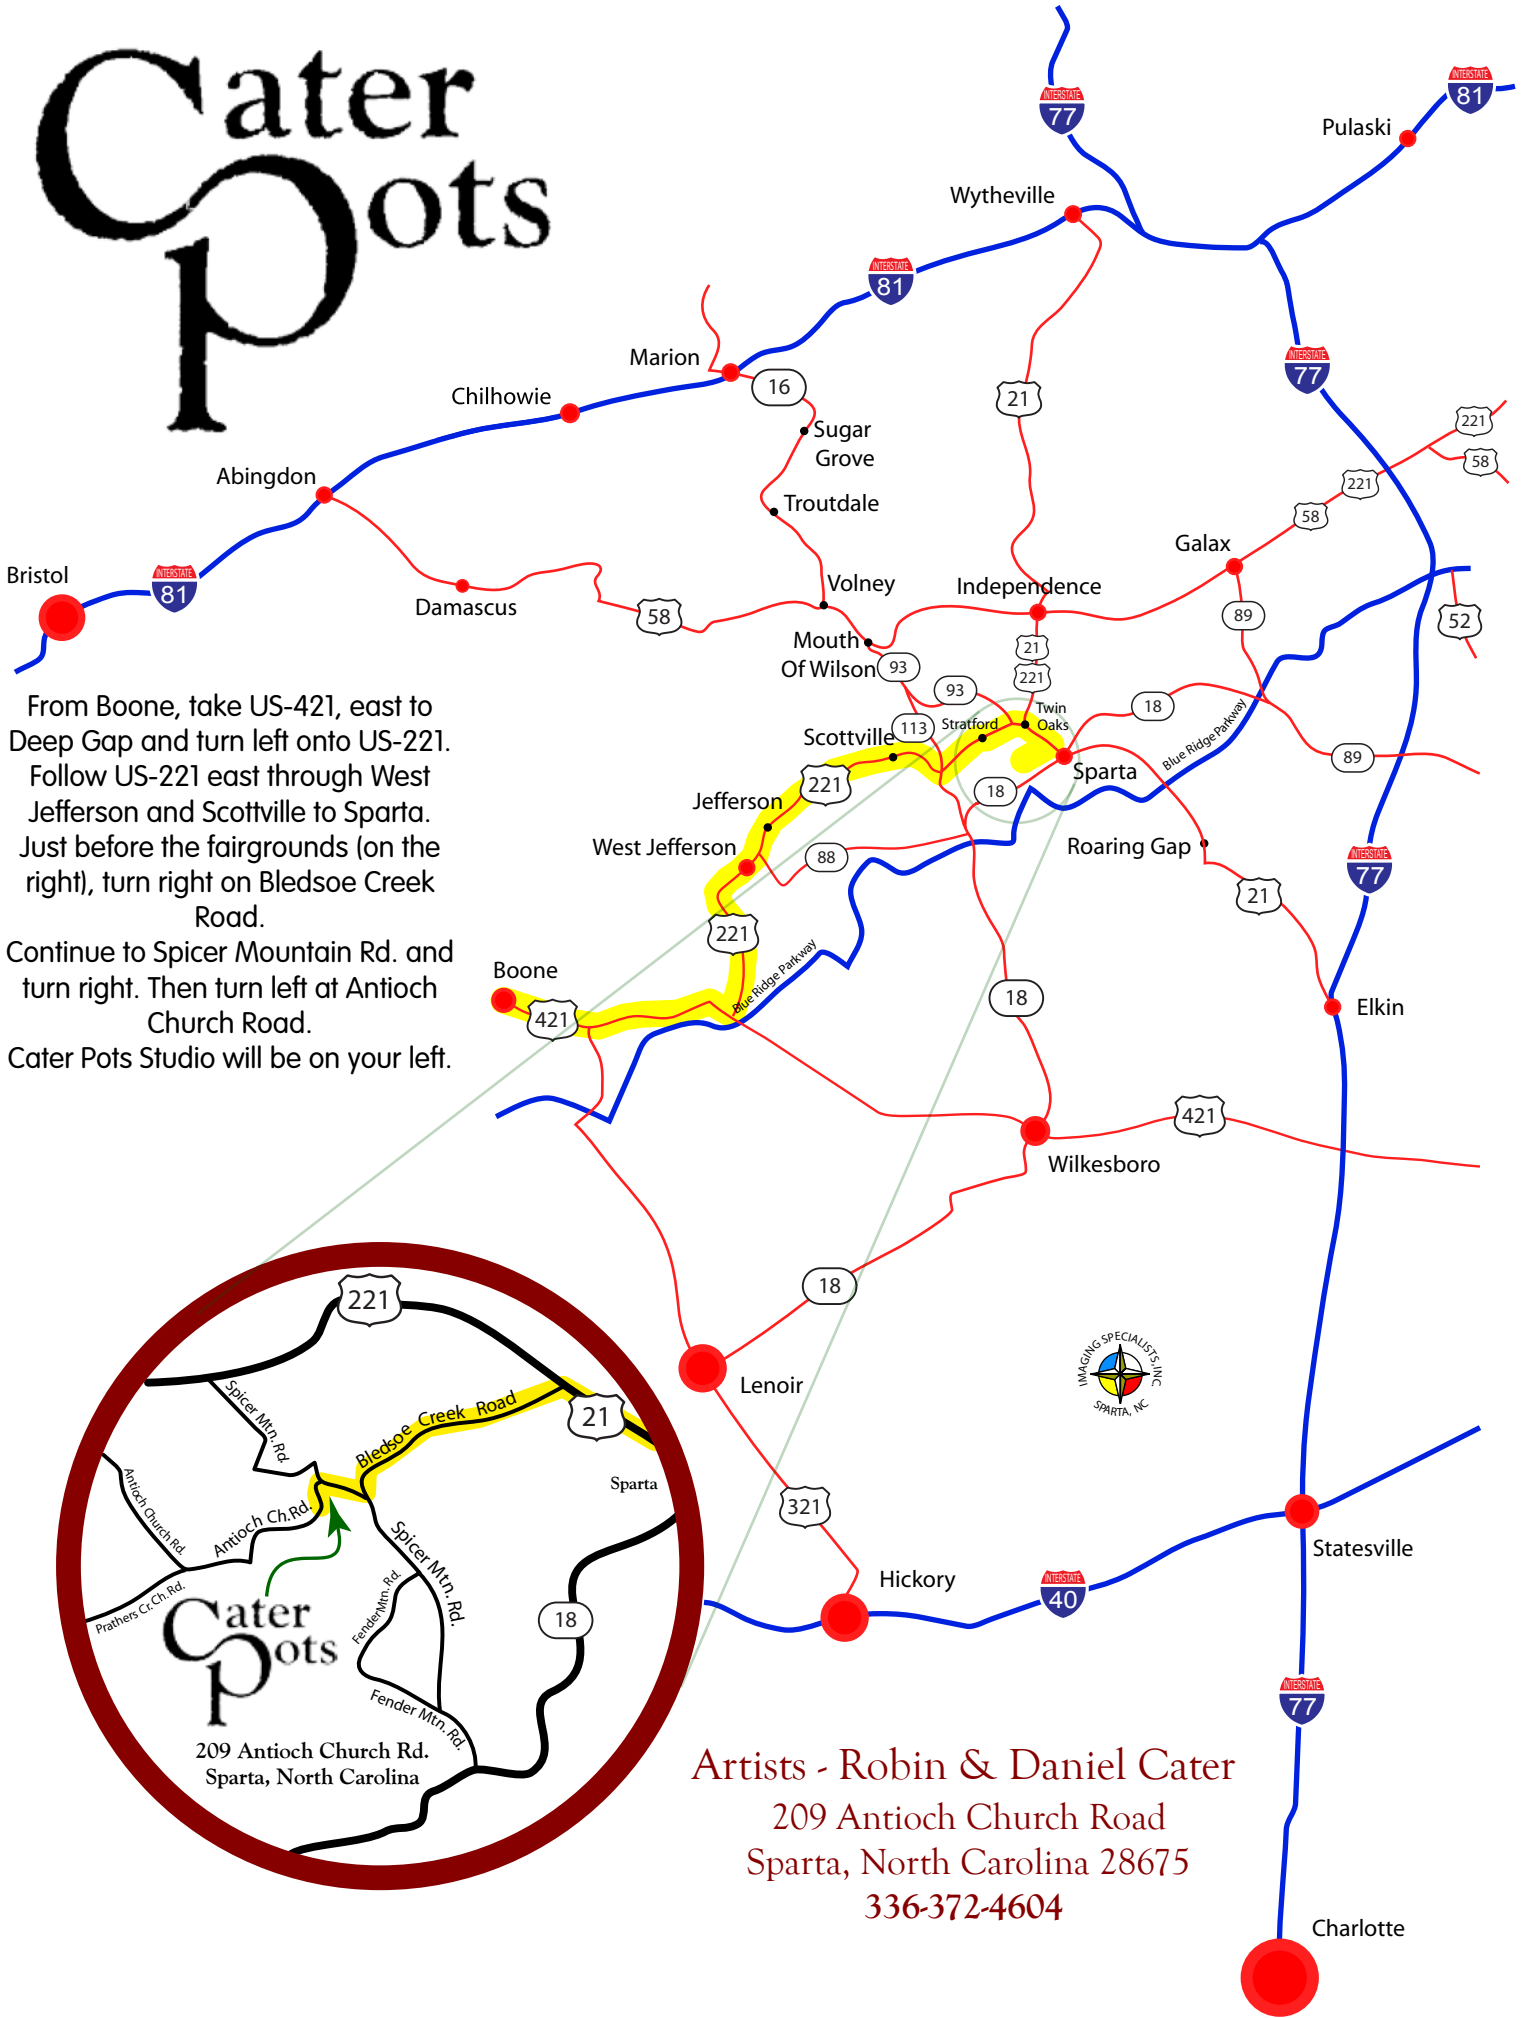

Cater POTS

From Boone, take US-421, east to Deep Gap and turn left onto US-221. Follow US-221 east through West Jefferson and Scottville to Sparta. Just before the fairgrounds (on the right), turn right on Bledsoe Creek Road. Continue to Spicer Mountain Rd. and turn right. Then turn left at Antioch Church Road. Cater POTS Studio will be on your left.

Artists - Robin & Daniel Cater
 209 Antioch Church Road
 Sparta, North Carolina 28675
 336-372-4604