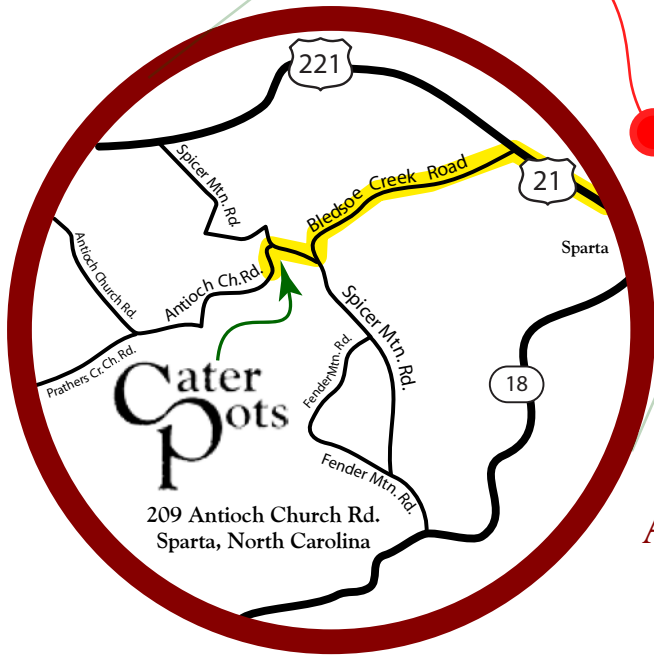

Cater POTS

From Boone, take US-421, east to Deep Gap and turn left onto US-221. Follow US-221 east through West Jefferson and Scottville to Sparta. Just before the fairgrounds (on the right), turn right on Bledsoe Creek Road. Continue to Spicer Mountain Rd. and turn right. Then turn left at Antioch Church Road. Cater POTS Studio will be on your left.

Artists - Robin & Daniel Cater
 209 Antioch Church Road
 Sparta, North Carolina 28675
 336-372-4604